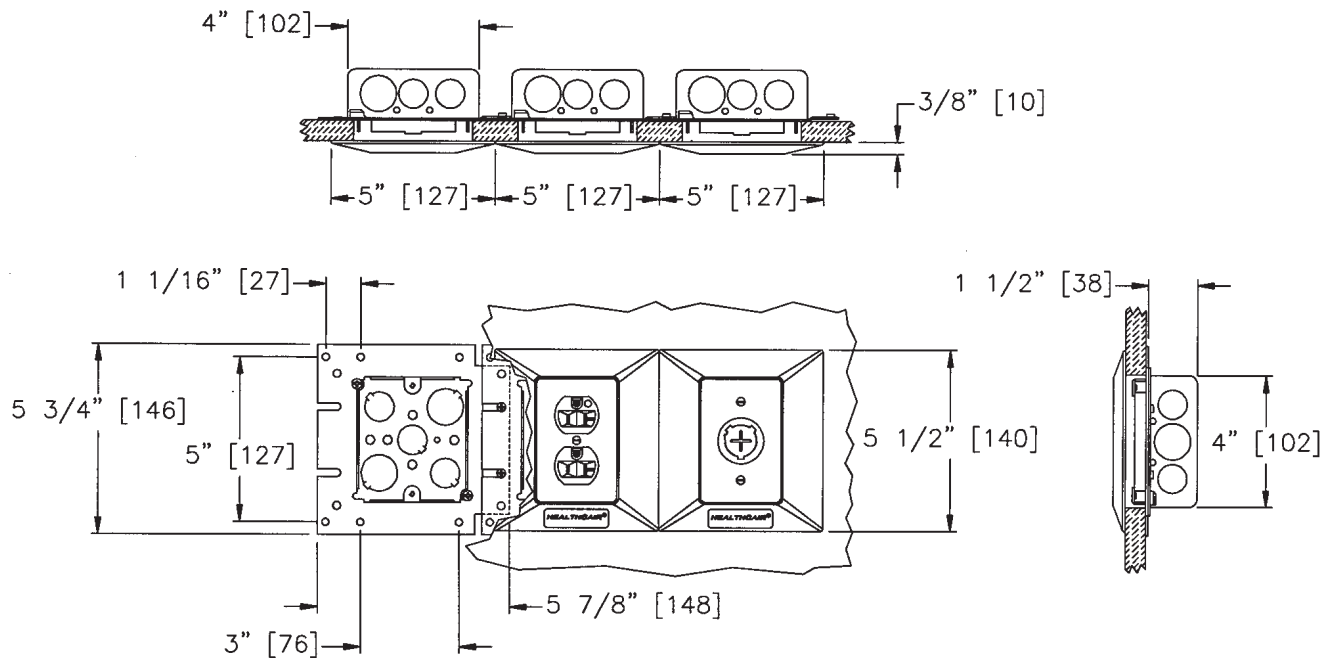

Electrical Receptacles

DIMENSIONS
Inch [mm]

PART NUMBERS

-  261696 Duplex Receptacle, 20A with Electrical Back Box (Ivory)
-  261695 Duplex Receptacle, 20A with Electrical Back Box (Red)
-  261697 Twistlock 120V/20A with Electrical Back Box

NOTE: Electrical/Blanks can be ganged together with wall outlets.